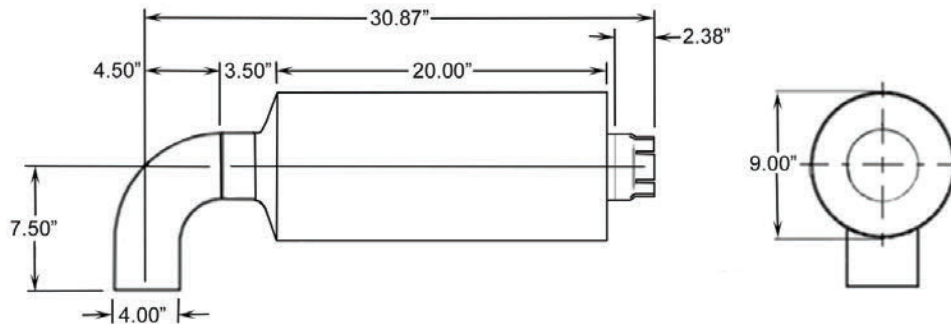

1062283 MUFFLER

API # 30710006

Franklin Skidders: 170S2 PT Cable, 170 T2 PT Cable and Grapple, 170 T3 PT Cable, 185 S2 PT Cable and Grapple, 185 T1 PT Grapple, 185 T2 PT Grapple, 185 T3 PT Cable and Grapple, Q70 PT Grapple, Q70B PT Grapple, Q80 PT Cable and Grapple

Franklin Agricultural: 170 PT Fertilizer Spreader

Franklin Pack-A-Back: 670 PAB Bogie Axle