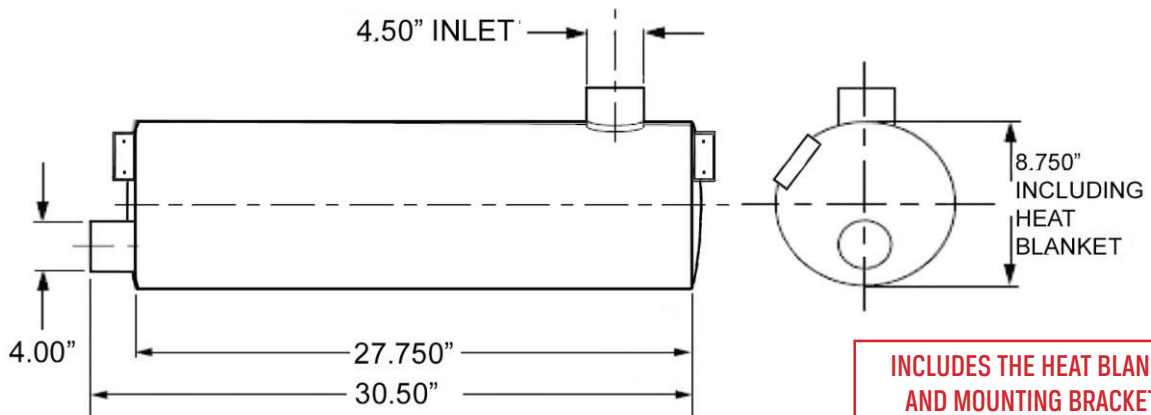

F122008 AND F122009 MUFFLER

API # 30729006 and 30729007

Timberjack Skidders: 560, 560C, 660, 660C Serial Numbers CE2001 thru to end of production

Timberjack Skidders: 660, 660C Serial Numbers CE2001 thru 10EC1079 and up

252.633.2155
800.487.2335
rightparts.com

Manufacturers' names and part numbers are for reference purposes only. We do not suggest or imply that any item is that of or is endorsed by the original manufacturer.