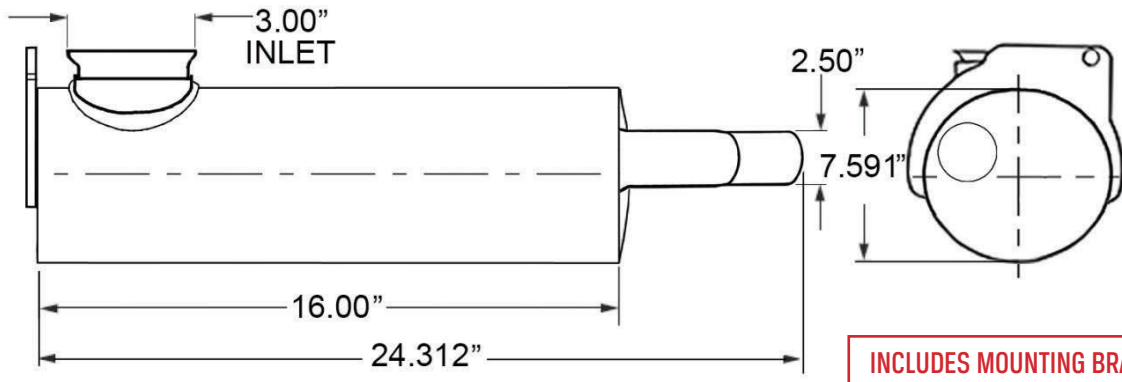

AT220299 MUFFLER

INCLUDES MOUNTING BRACKETS

API # 30706021

John Deere Excavators: 230LCR, 230LCRD
John Deere Crawler Bulldozers: 450H, 450J, 550H, 550J, 650H, 650J
with turbo charged engines