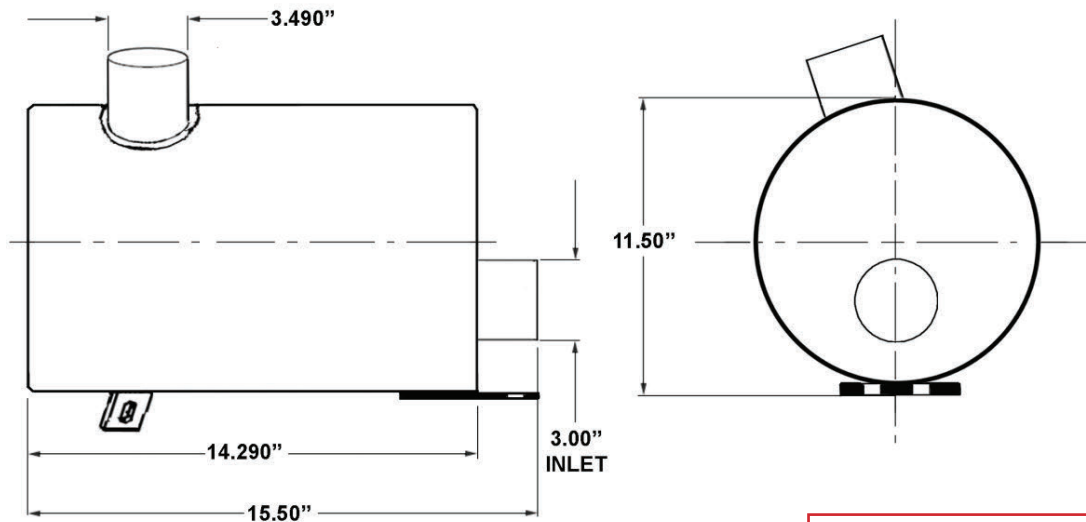

AT44060 MUFFLER

INCLUDES MOUNTING BRACKETS

API # 30706001

John Deere Skidders: 640, 640D, 648D