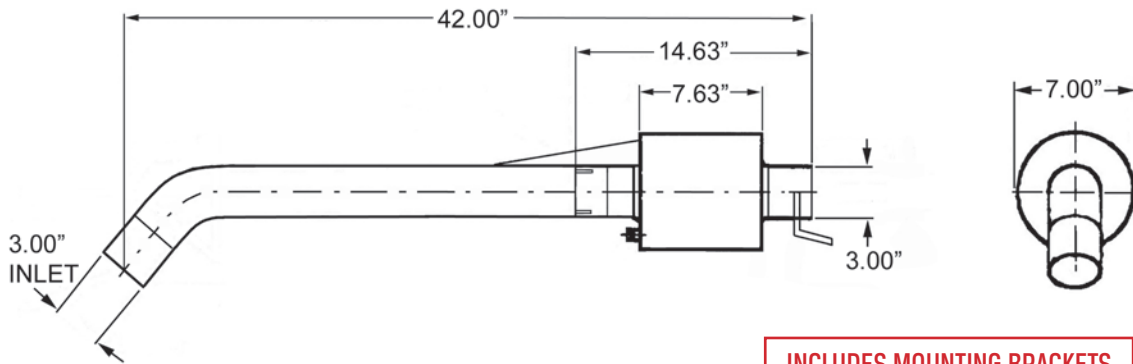

823317900 AND/OR 822791000 SPARK ARRESTOR MUFFLER

INCLUDES MOUNTING BRACKETS

API # 30724001

Timberjack Skidders: 208, 225, 230