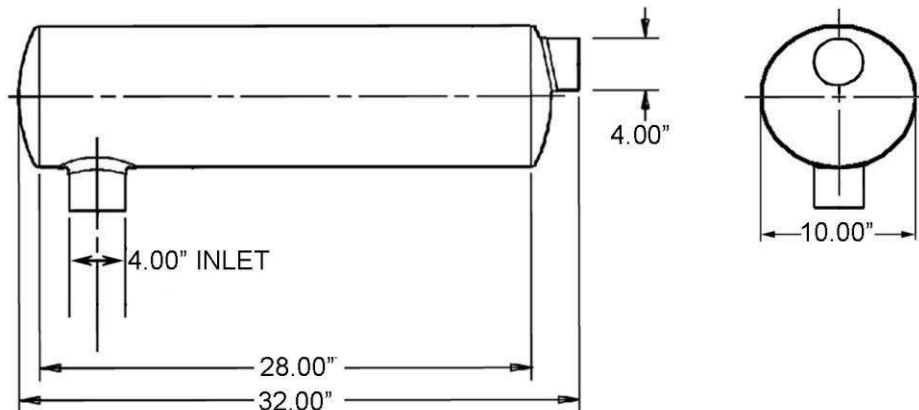

810821600 MUFFLER

API # 30764001

Timberjack Log Loaders: 330, 430 with John Deere engine