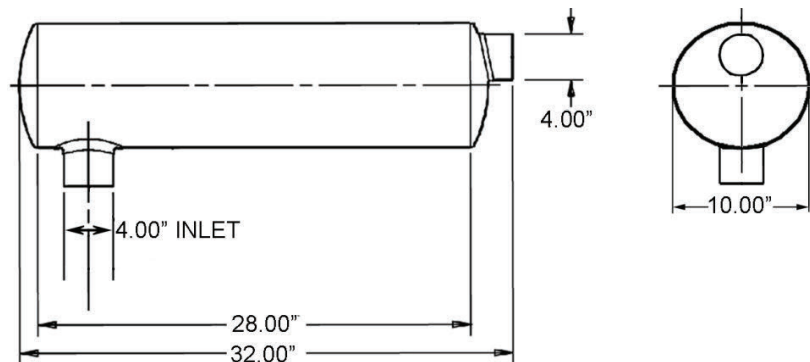

1504924 MUFFLER

API # 30764001

Franklin Feller Bunchers: 5002, 5003, 5005

Franklin Front End Loaders: 170 PSL, 170 PTL, 170PL, 5001 HTL, 5002 HTL, 5003 HTL, 5004 HTL

Franklin Pack-A-Back: 132 P/PAB, 170 BOGIE H/PAB, 170 BOGIE P/PAB, 170 P/PAB, 670 BOGIE P/PAB, 670 P/PAB, H70 BOGIE H/PAB

Franklin Skidders: 170PT, 170 PT Grapple, 170 T, 405 PT, 405 PT Grapple, 405 T, 462 PT Grapple, 560 PT Grapple, 660 PT Grapple

Tree Farmer Porter: C5F Bogie Porter, C5F Porter, C6F Bogie Porter, C6F H/Bogie Porter

Tree Farmer Skidders: C6F PT, C6F PT Grapple, C6F T, C7F PT, C7F PT Grapple

Tree Farmer Utility: C6F Utility

252.633.2155
800.487.2335
rightparts.com

Manufacturers' names and part numbers are for reference purposes only. We do not suggest or imply that any item is that of or is endorsed by the original manufacturer.