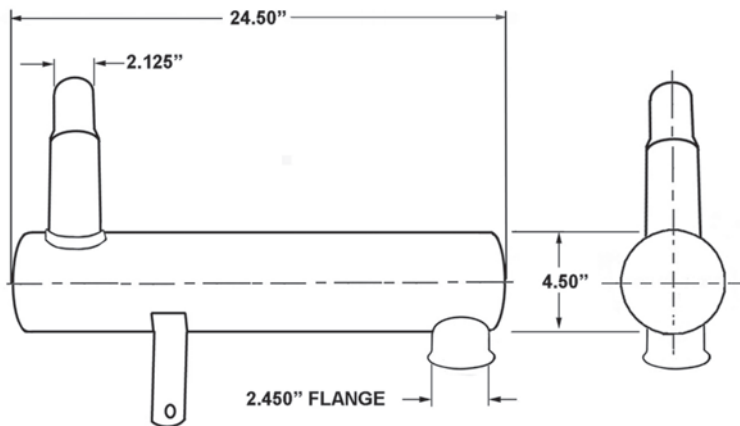

John Deere Crawler Loaders: 455E, 455G, 555G

AT19157 MUFFLER

INCLUDES MOUNTING BRACKETS

API # 30706008

John Deere Tractors: 450, 450B

John Deere Bulldozer: 450C

John Deere Loader: 450C Loader machines without turbo charged engines