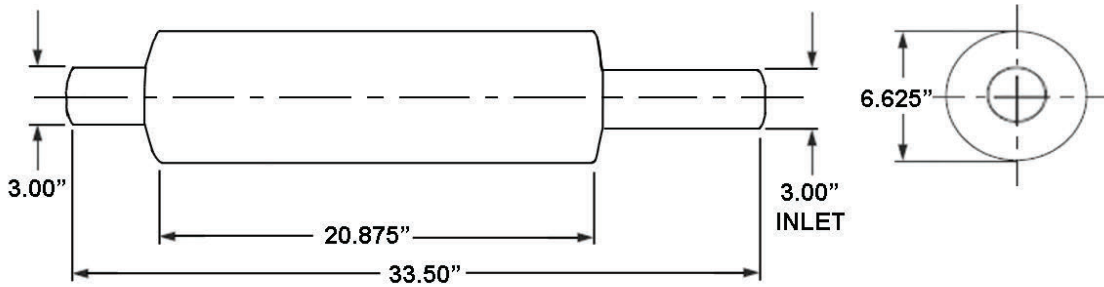

AT165556 MUFFLER

API # 30706003

John Deere Skidders: 540E, 540G, 640E, 640G, 548E, 548G, 648E, 648G