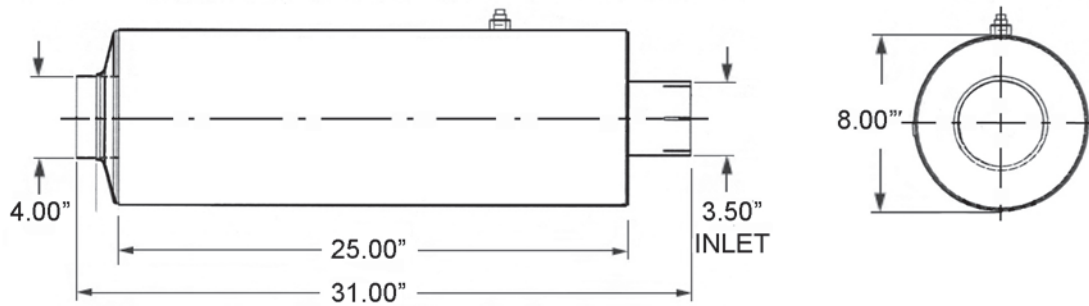

10060613 MUFFLER

API # 30729004

Prentice Skidders: 490, 490B, 2430, 2432 Tier 2 and 2432 Tier 3

CTR Skidders: 950, 950B Single Arch, 950B Dual Arch Tier 2, 950B Dual Arch Tier 3

Use 33829016 (F288045) outlet pipe when replacing the muffler on Prentice machines.