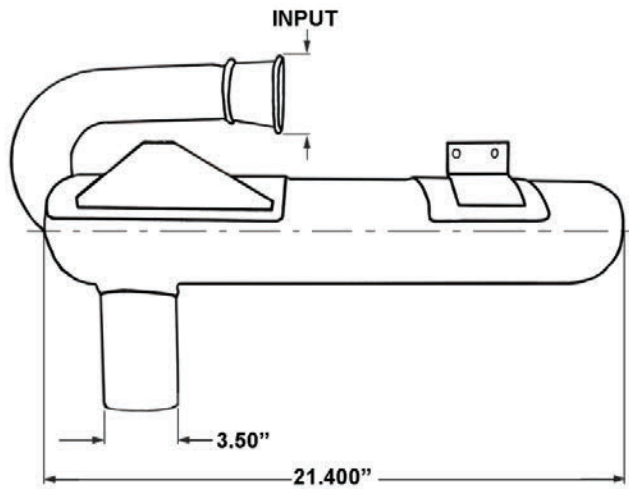

AT124155 AND AT166078 MUFFLER

INCLUDES MOUNTING BRACKETS

API # 30706017

John Deere Crawler Bulldozers: 450G, 550G, 650G

John Deere Crawler Loaders: 445G, 555G - Serial Numbers 840460 and down with turbo charged engines