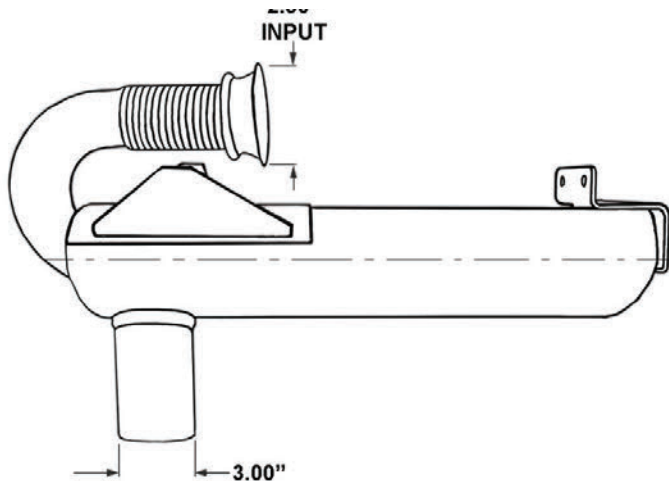

AT180534 MUFFLER

INCLUDES MOUNTING BRACKETS

API # 30706018

John Deere Crawler Bulldozers: 450G, 550G, 650G

John Deere Crawler Loaders: 445G, 555G - Serial Numbers 840461 and up with turbo charged engines

252.633.2155
800.487.2335
rightparts.com

Manufacturers' names and part numbers are for reference purposes only. We do not suggest or imply that any item is that of or is endorsed by the original manufacturer.