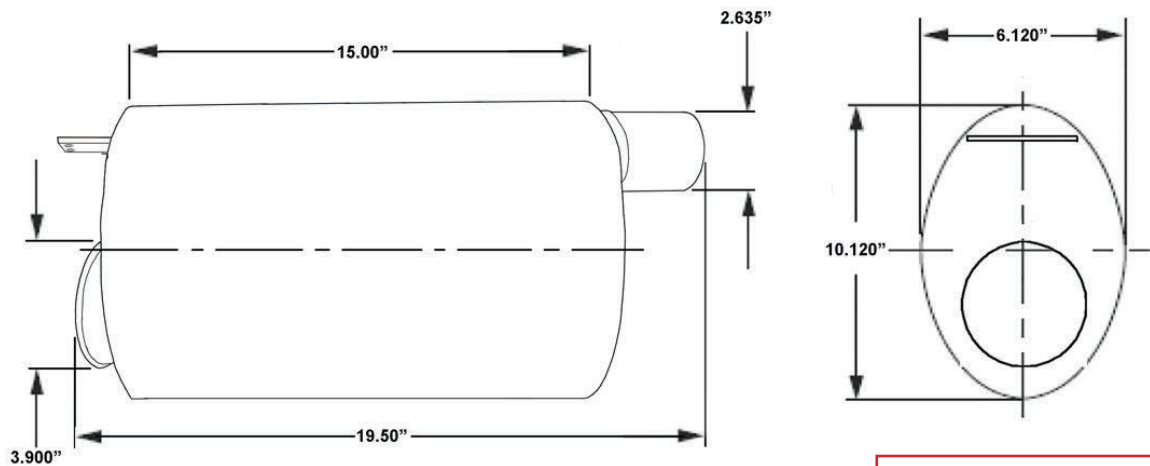

AT47110 MUFFLER

INCLUDES MOUNTING BRACKETS

API # 30706022

John Deere Crawler Loaders: 344G, 444G, 455D, 455E, 555, 555A, 555B
John Deere Crawler Bulldozers: 450D, 450E, 550, 550A, 550B

252.633.2155
800.487.2335
rightparts.com

Manufacturers' names and part numbers are for reference purposes only. We do not suggest or imply that any item is that of or is endorsed by the original manufacturer.