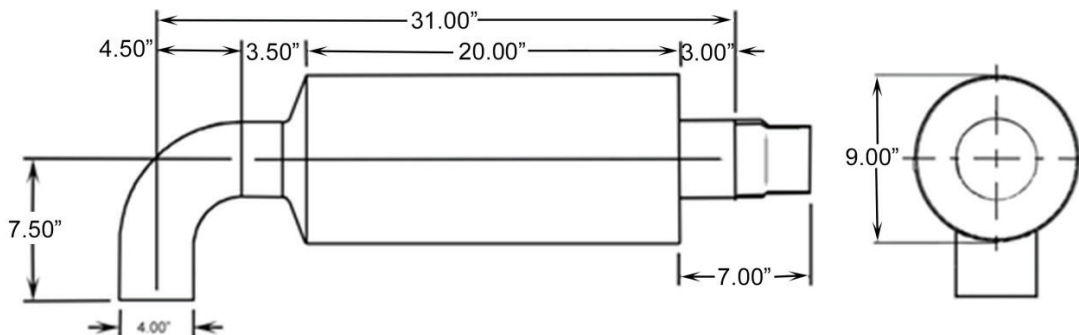

1056939 MUFFLER

API # 30710004

Franklin Agricultural and Industrial: 170 PT Fertilizer Spreader, 170 PT Ash Hauler, 170 PT Utility Forestry
Pack-A-Back: 170 P/PAB
Franklin Skidders: 170 PT Grapple, 185 S2 PT Cable, C7F PT Cable, C7F PT Grapple

252.633.2155
800.487.2335
rightparts.com

Manufacturers' names and part numbers are for reference purposes only. We do not suggest or imply that any item is that of or is endorsed by the original manufacturer.