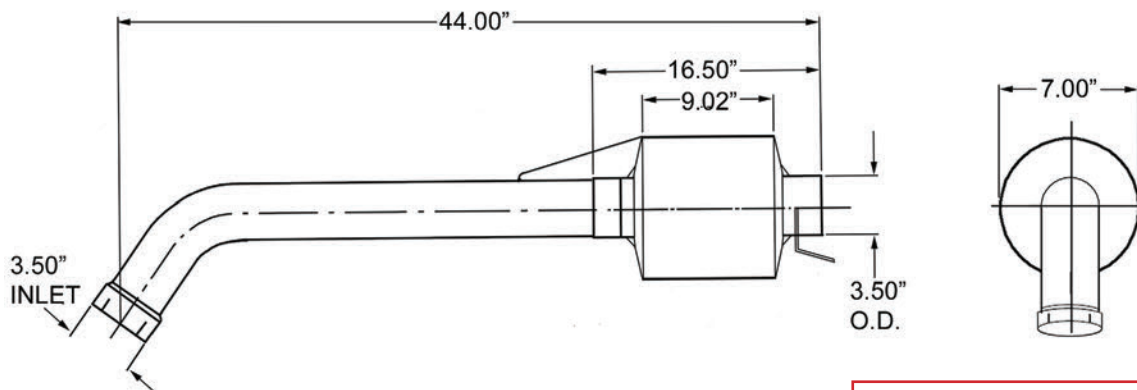

INCLUDES MOUNTING BRACKETS

API # 30724001

Timberjack Skidders: 208, 225, 230

823318600 AND/OR 822798600 SPARK ARRESTOR MUFFLER

INCLUDES MOUNTING BRACKETS

API # 30724002

Timberjack Skidders: 240

252.633.2155
800.487.2335
rightparts.com