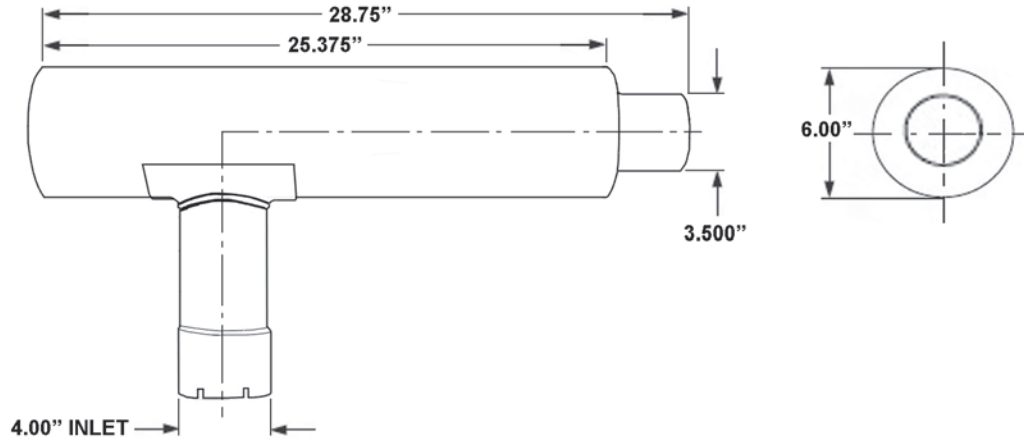

10001935 MUFFLER

API # 30723000

Prentice Loaders: 210D, 210E, 2180, 410D, 410DX, 410E, 410EX, CRX410D, CRX410E, T180D