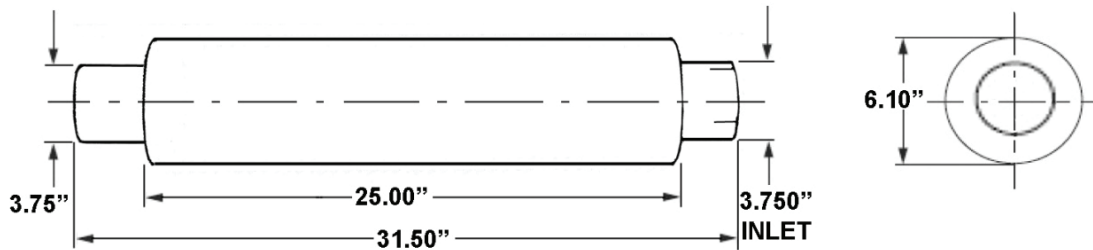

AT183003, AT189383, AT332273 AND F123167 MUFFLER

API # 30706004

John Deere Skidders: 540G-II, 540G-III, 540H, 548G-II, 548G-III, 548H, 640G-II, 640G-III, 640H, 648G-II, 648G-III, 648H, 748G-II, 748G-III, 748H, 848H

Timberjack Skidders: 360DC, 360DG, 460DC, 460DG, 560DG, 660D, 648HTJ, 748HTJ, 848H, 848HTJ

Note: To replace **AT183003** muffler use:

One pipe, **33806004 (AT325942)** | One muffler, **30706004 (AT332273)**

Two covers, **T159018** (Deere supplied only) | Four screws **19M7785**

Exhaust Kit 58606000 includes: muffler, exhaust and tail pipes, and clamps for **748G-III**

Exhaust Kit 58606001 includes: muffler, exhaust and tail pipes, and clamps for the **H series machine models 640 through 848**

252.633.2155
800.487.2335
rightparts.com

Manufacturers' names and part numbers are for reference purposes only. We do not suggest or imply that any item is that of or is endorsed by the original manufacturer.