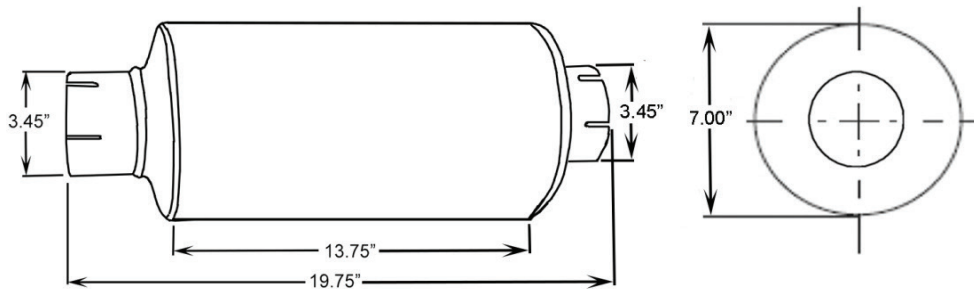

Tigercat Loaders: 230B, 240B, T240B

Tigercat Mulcher: M724D

BH084 MUFFLER

API # 30776001

Tigercat Feller Bunchers: 720, 720B, 720C, 720D

Tigercat Loaders: 230, 230B, 240B, T240, T245

252.633.2155
800.487.2335
rightparts.com