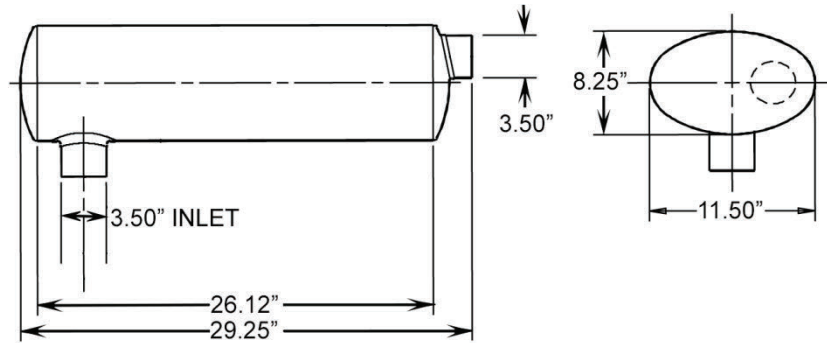

API # 30764000

Barko Log Loaders: 160A, 160B, 160C, 160D, 160E, 275, 275A, 275B, 275E

9S9328 MUFFLER

API # 30738000

Caterpillar Skidders: 515, 518, 518C, 525, 527

166-1242 OR 1661242 MUFFLER

API # 30738001

Caterpillar Skidders: 525B - Serial Numbers 3KZ1 to 3KZ795 and 3KZ797 to 3KZ874, 535B - Serial Numbers AAE1 to AAE582