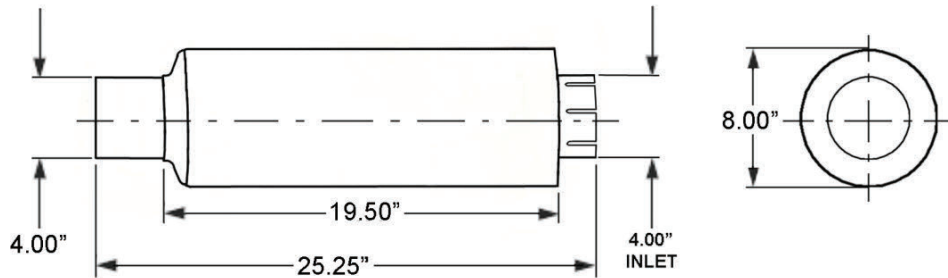

API # 30764000

Barko Log Loaders: 160A, 160B, 160C, 160D, 160E, 275, 275A, 275B, 275E

9S9328 MUFFLER

API # 30738000

Caterpillar Skidders: 515, 518, 518C, 525, 527

166-1242 OR 1661242 MUFFLER

API # 30738001

Caterpillar Skidders: 525B - Serial Numbers 3KZ1 to 3KZ795 and 3KZ797 to 3KZ874, 535B - Serial Numbers AAE1 to AAE582