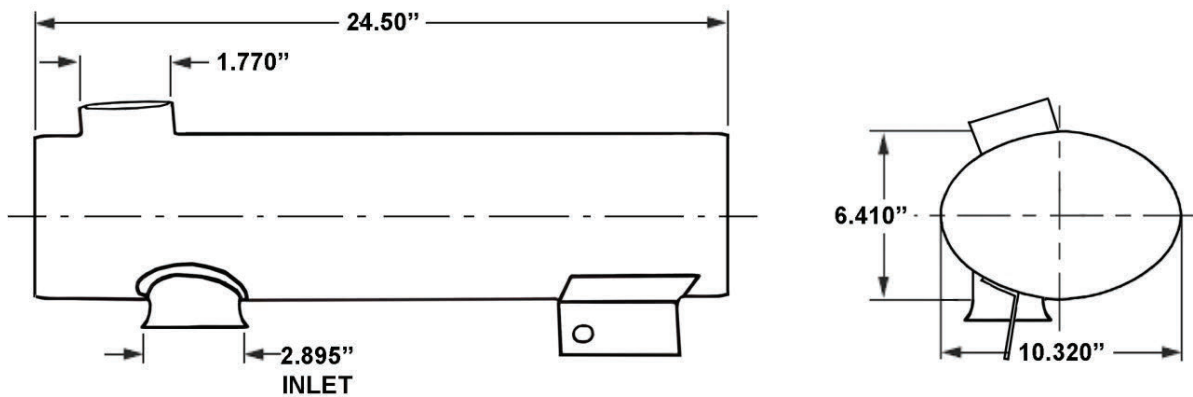

API # 30706001

John Deere Skidders: 640, 640D, 648D

AT53007 MUFFLER

INCLUDES MOUNTING BRACKETS

API # 30706002

John Deere Skidders: 440C, 440D, 448D, 540B, 540D, 548D

252.633.2155
800.487.2335
rightparts.com