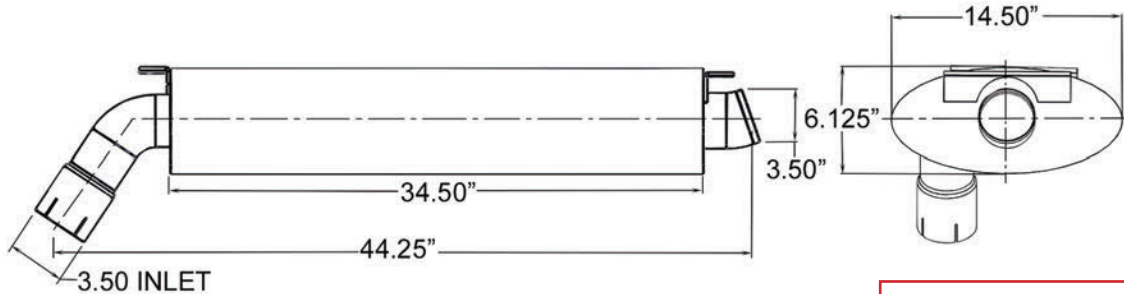

825965300 AND 825072900 MUFFLER

INCLUDES HEAT BLANKET AND MOUNTING BRACKETS

API # 30729001

Timberjack Skidders: 230, 240, 350, 380, 450, 480