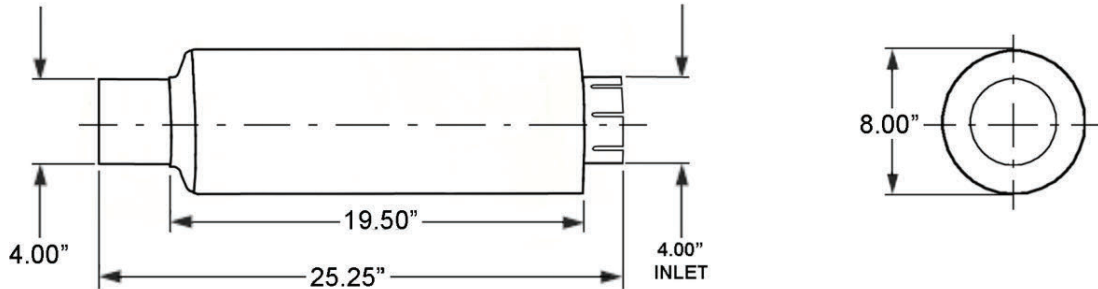

BH135 MUFFLER

API # 30738000

Tigercat Skidders: 620, 620C, 620D, 625C, 630, 630B, 630C, 630D, 635, 635C, 635D, C630B, C640, C640C, E625C

Tigercat Feller Bunchers: 720B, 720C, 720D, 724, 724D

Tigercat Forwarders: 1014, 1018, 1055, 1065, 1075

Tigercat Loaders: 230B, 240B, T240B

Tigercat Mulcher: M724D