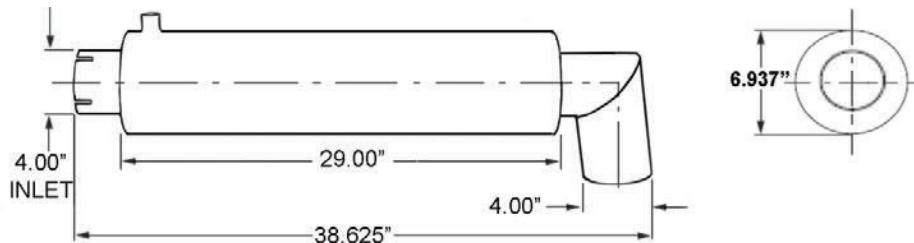

217-8513 OR 2178513 MUFFLER

API # 30738002

Caterpillar Skidders: 525B - Serial Numbers 3KZ796, 3KZ875 and up, 535B - Serial Numbers AAE583 and up