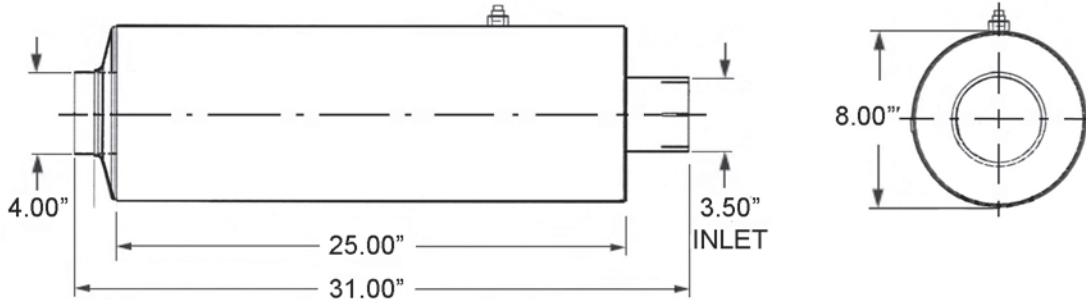

F122171 AND F122635 MUFFLER

API # 30729004

Timberjack Skidders: 360, 360E, 460, 460E Serial Numbers 985713 thru 10EB1276 and Serial Numbers 10EB1277 and up

Use **33829028 Tail Pipe Tube** when replacing **F122635 Muffler**.