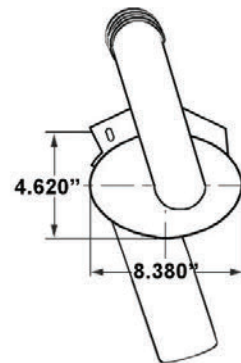

AT180534 MUFFLER

INCLUDES MOUNTING BRACKETS

API # 30706018

John Deere Crawler Bulldozers: 450G, 550G, 650G

John Deere Crawler Loaders: 445G, 555G - Serial Numbers 840461 and up with turbo charged engines