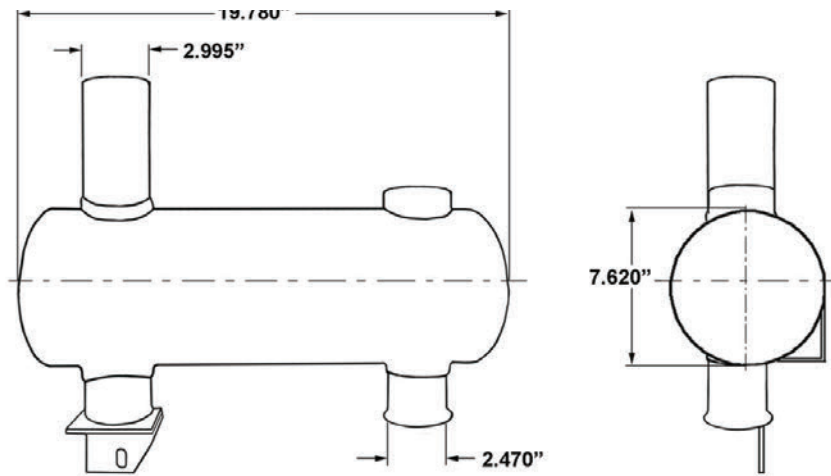

AT64852 AND AT83613 MUFFLER

API # 30706007

John Deere Backhoes: 210C, 300D, 310C, 310D, 315C, 315D, 410B, 410C, 410D, 415B, 510B, 510C, 510D, 515B, 610C

John Deere Crawler Bulldozers: 400G, 450E, 450G, 550G, 650G

John Deere Crawler Loaders: 455E, 455G, 555G