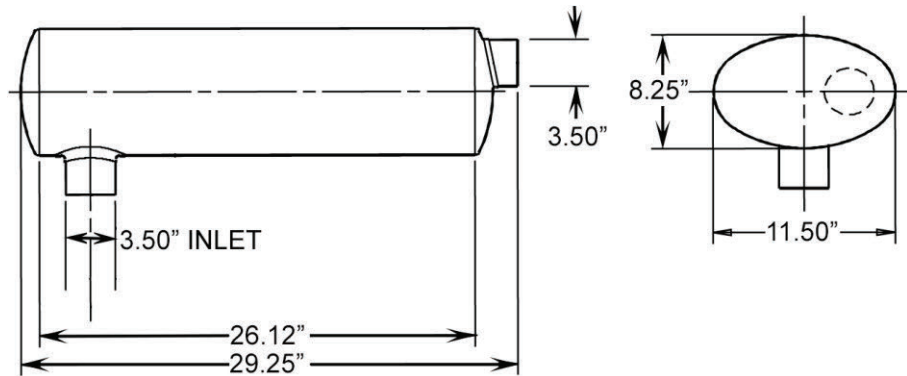

842973900 MUFFLER

API # 30764000

Timberjack Log Loaders: 330, 430 with Cummins engine