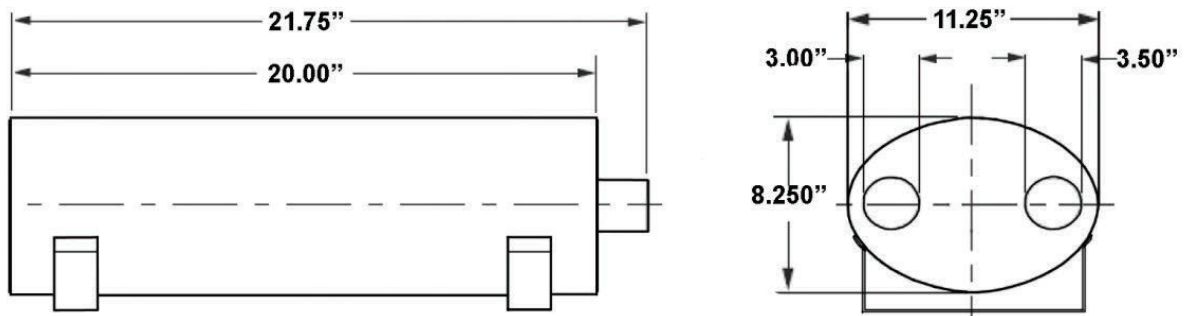

10012898 MUFFLER

INCLUDES MOUNTING BRACKETS
ON EACH END OF THE MUFFLER

API # 30715000

Hydro-Ax Feller Bunchers: 411E, 411EX, 511E, 511EX, 611E, 621E