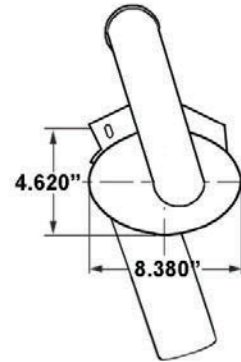

AT124155 AND AT166078 MUFFLER

INCLUDES MOUNTING BRACKETS

API # 30706017

John Deere Crawler Bulldozers: 450G, 550G, 650G

John Deere Crawler Loaders: 445G, 555G - Serial Numbers 840460 and down with turbo charged engines