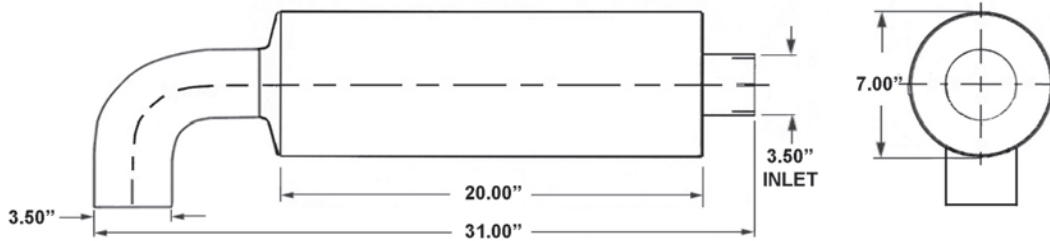

1511393 MUFFLER

API # 30710000

Franklin Pack-A-Back and Porter: 170 P/PAB, 670 Bogie Axle P/PAB, 670P/PAB, C6F P/Porter
Franklin Skidders: 170 PT Cable and Grapple, 170 S2 PT Cable, 405 PT Cable, 405 S2 PT Cable, 560 PT Cable and Grapple, C6F PT Cable, C7F PT Grapple